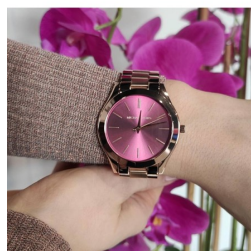

DIALANDO®

Michael Kors ladies' watch MK3436 Specifications

BUY NOW

This document contains all the specifications for the Michael Kors MK3436 ladies' watch. We at the [DIALANDO® watch store](https://www.dialando.ro/) offer a large selection of authentic watches from the best watch brands in the world.
<https://www.dialando.ro/>

PRODUCT INFORMATION

EAN	0796483174580
Gender	Ladies
Brand	Michael Kors
Collection	Runway
Warranty [years]	2

PRODUCT EXECUTION

Display Type	Analogue
Movement type	Quartz (Battery)

MEASURES

Case width [mm]	42
-----------------	----

MATERIAL & COLOUR

Strap Material	Stainless steel
Strap Colour	Rose gold
Colour of the dial	Purple
Glass	Mineral glass

DETAILS

Numerals	Index marks
----------	-------------